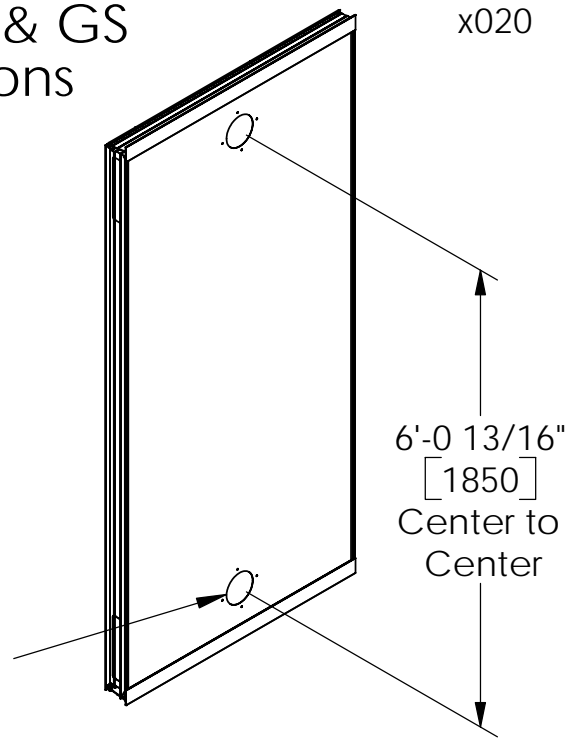

SolarSheat 1500G & GS Overall Dimensions Diagram

x020

Side View

Rear View

<p>PROPRIETARY AND CONFIDENTIAL</p> <p>THE INFORMATION CONTAINED IN THIS DRAWING IS THE SOLE PROPERTY OF YOUR SOLAR HOME, INC. ANY REPRODUCTION IN PART OR AS A WHOLE WITHOUT THE WRITTEN PERMISSION OF YOUR SOLAR HOME, INC IS PROHIBITED.</p>			<p>DIMENSIONS ARE IN INCHES TOLERANCES: FRACTIONAL ± ANGULAR: MACH ± BEND ± TWO PLACE DECIMAL ± THREE PLACE DECIMAL ±</p>	NAME	DATE	<p>Your Solar Home, Inc.</p> <p>SolarSheat 1500GS</p>
				DRAWN	Pete K.	
				CHECKED		
				ENG APPR.		
				MFG APPR.	NA	
				Q.A.	NA	
				COMMENTS:		
	NEXT ASSY	USED ON	FINISH			SIZE A DWG. NO. 1002 REV. 1
	APPLICATION		DO NOT SCALE DRAWING			SCALE:1:25 WEIGHT: SHEET 1 OF 1