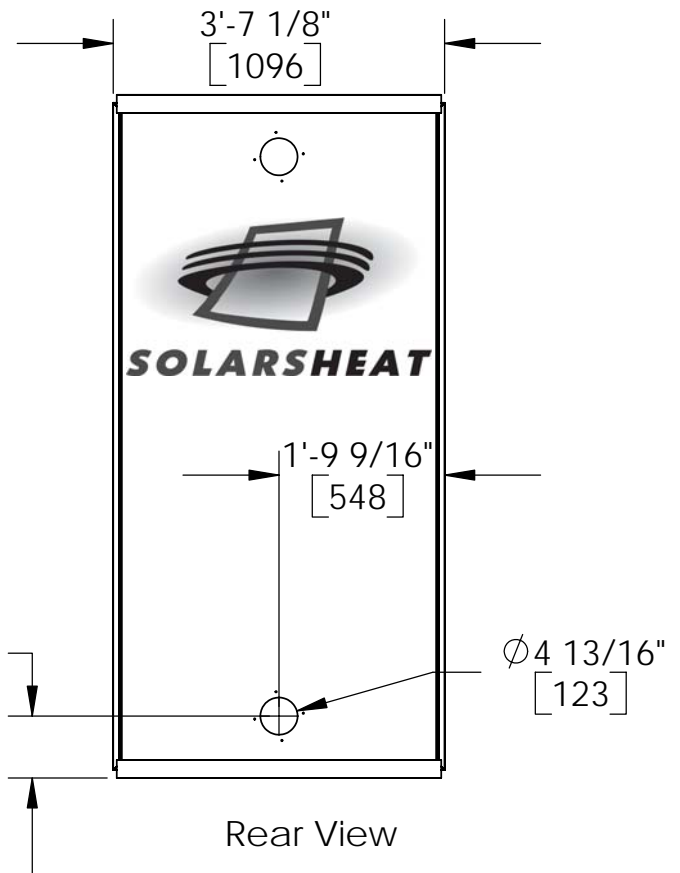

SolarSheat 1500G & GS Overall Dimensions Diagram

x020

Side View

Rear View

<p>PROPRIETARY AND CONFIDENTIAL</p> <p>THE INFORMATION CONTAINED IN THIS DRAWING IS THE SOLE PROPERTY OF YOUR SOLAR HOME, INC. ANY REPRODUCTION IN PART OR AS A WHOLE WITHOUT THE WRITTEN PERMISSION OF YOUR SOLAR HOME, INC IS PROHIBITED.</p>			<p>DIMENSIONS ARE IN INCHES TOLERANCES: FRACTIONAL ± ANGULAR: MACH ± BEND ± TWO PLACE DECIMAL ± THREE PLACE DECIMAL ±</p>	NAME	DATE	<p>Your Solar Home, Inc.</p> <p>SolarSheat 1500GS</p>
				DRAWN	Pete K.	
				CHECKED		
				ENG APPR.		
				MFG APPR.	NA	
				Q.A.	NA	
				COMMENTS:		
	NEXT ASSY	USED ON	FINISH			SIZE A DWG. NO. 1002 REV. 1
	APPLICATION		DO NOT SCALE DRAWING			SCALE:1:25 WEIGHT: SHEET 1 OF 1