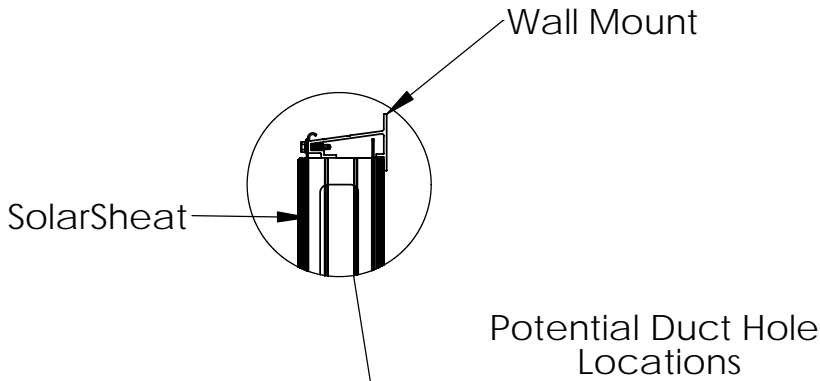

SolarSheat 1500G & GS Overall Dimensions Diagram

x020

Side View

Rear View

<p>PROPRIETARY AND CONFIDENTIAL</p> <p>THE INFORMATION CONTAINED IN THIS DRAWING IS THE SOLE PROPERTY OF YOUR SOLAR HOME, INC. ANY REPRODUCTION IN PART OR AS A WHOLE WITHOUT THE WRITTEN PERMISSION OF YOUR SOLAR HOME, INC IS PROHIBITED.</p>			<p>DIMENSIONS ARE IN INCHES TOLERANCES: FRACTIONAL ± ANGULAR: MACH ± BEND ± TWO PLACE DECIMAL ± THREE PLACE DECIMAL ±</p>	NAME	DATE	<p>Your Solar Home, Inc.</p> <p>SolarSheat 1500GS</p>
				DRAWN	Pete K.	
				CHECKED		
				ENG APPR.		
				MFG APPR.	NA	
				Q.A.	NA	
				COMMENTS:		
	NEXT ASSY	USED ON	FINISH			SIZE A DWG. NO. 1002 REV. 1
	APPLICATION		DO NOT SCALE DRAWING			SCALE:1:25 WEIGHT: SHEET 1 OF 1