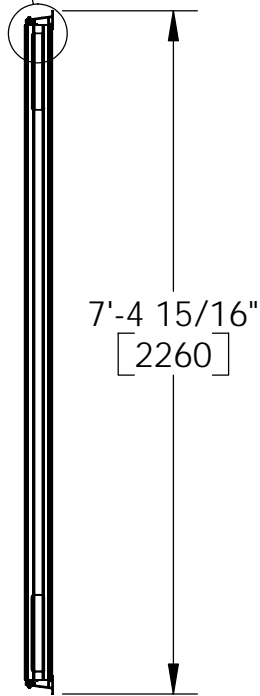

SolarSheat 1500G & GS Overall Dimensions Diagram

x020

Side View

Rear View

<p>PROPRIETARY AND CONFIDENTIAL</p> <p>THE INFORMATION CONTAINED IN THIS DRAWING IS THE SOLE PROPERTY OF YOUR SOLAR HOME, INC. ANY REPRODUCTION IN PART OR AS A WHOLE WITHOUT THE WRITTEN PERMISSION OF YOUR SOLAR HOME, INC IS PROHIBITED.</p>			<p>DIMENSIONS ARE IN INCHES TOLERANCES: FRACTIONAL ± ANGULAR: MACH ± BEND ± TWO PLACE DECIMAL ± THREE PLACE DECIMAL ±</p>	NAME	DATE	<p>Your Solar Home, Inc.</p> <p>SolarSheat 1500GS</p>
				DRAWN	Pete K.	
				CHECKED		
				ENG APPR.		
				MFG APPR.	NA	
				Q.A.	NA	
				COMMENTS:		
	NEXT ASSY	USED ON	FINISH			SIZE A DWG. NO. 1002 REV. 1
	APPLICATION		DO NOT SCALE DRAWING			SCALE:1:25 WEIGHT: SHEET 1 OF 1